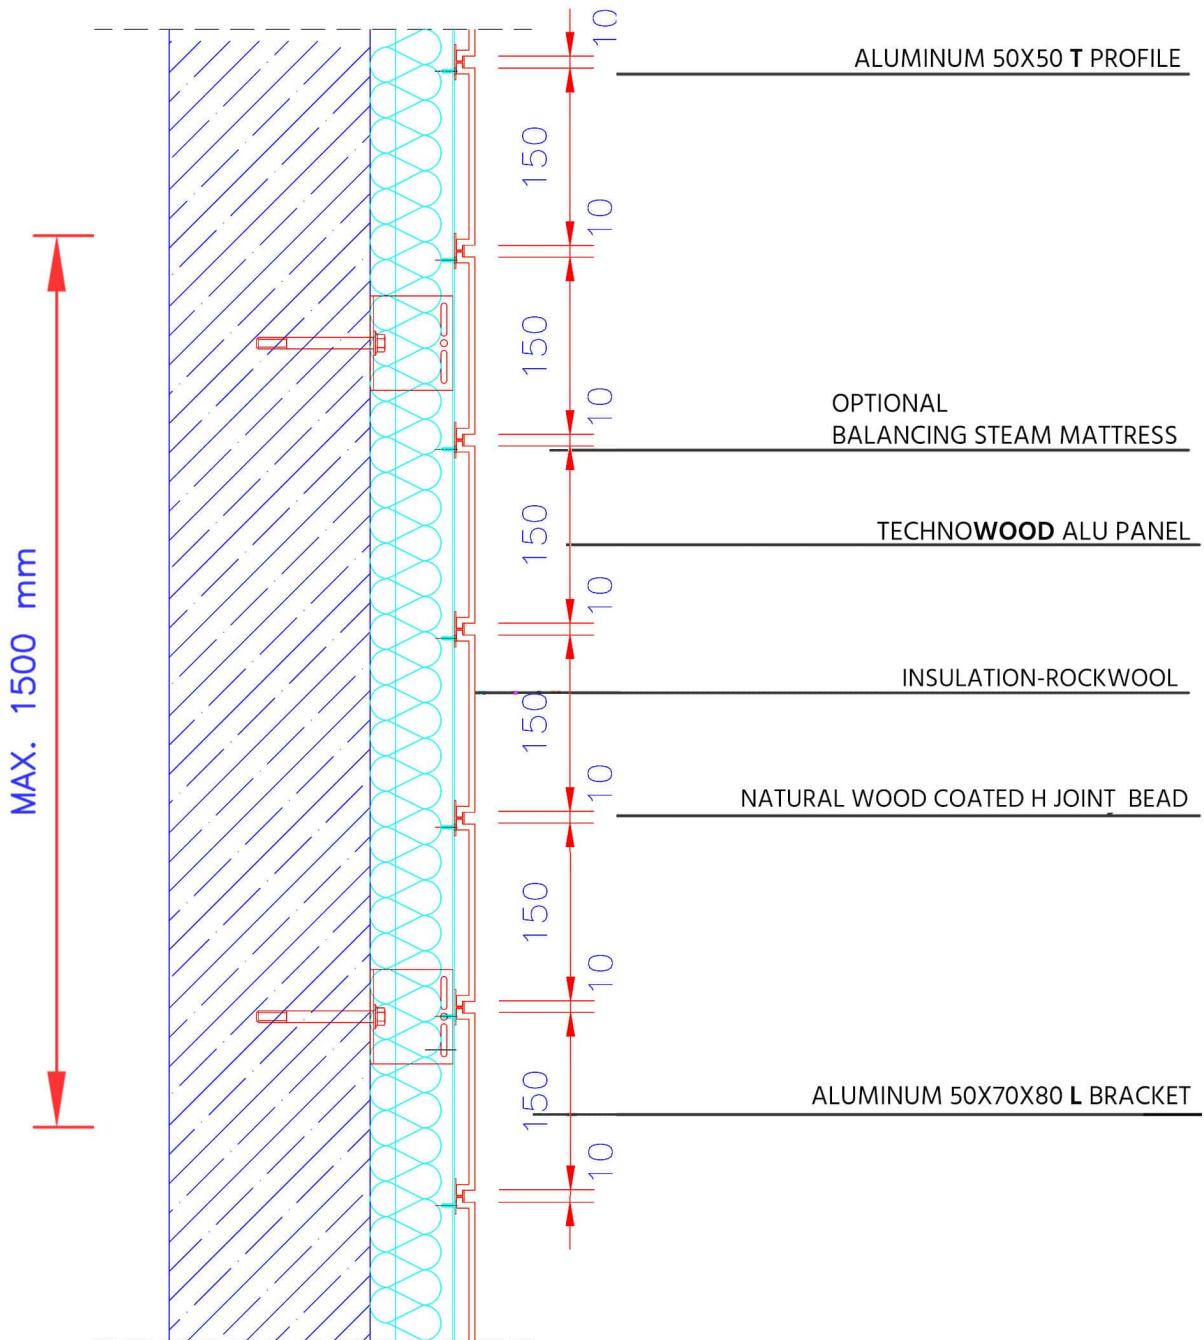

TECHNOWOOD ALU PANEL
VISUAL SYSTEM OF
FAÇADE PANEL SYSTEM

TECHNOWOOD ALU PANEL

TECHNOWOOD ALU PANEL
VISUAL SYSTEM OF
FAÇADE PANEL SYSTEM

SIDING FAÇADE CLADDING

LAMINATED FAÇADE CLADDING

TECHNOWOOD ALU PANEL

TECHNOWOOD ALU PANEL
VISUAL SYSTEM OF
FAÇADE LAMINATED PANEL SYSTEM

TECHNOWOOD ALU PANEL
FAÇADE PANEL SYSTEM
WITH FUGA

TECHNOWOOD ALU PANEL
FAÇADE PANEL SYSTEM
LAMINATED FAÇADE CLADDING

TECHNOWOOD ALU PANEL
SUB-CONSTRUCTION AND AUXILIARY PROFILES