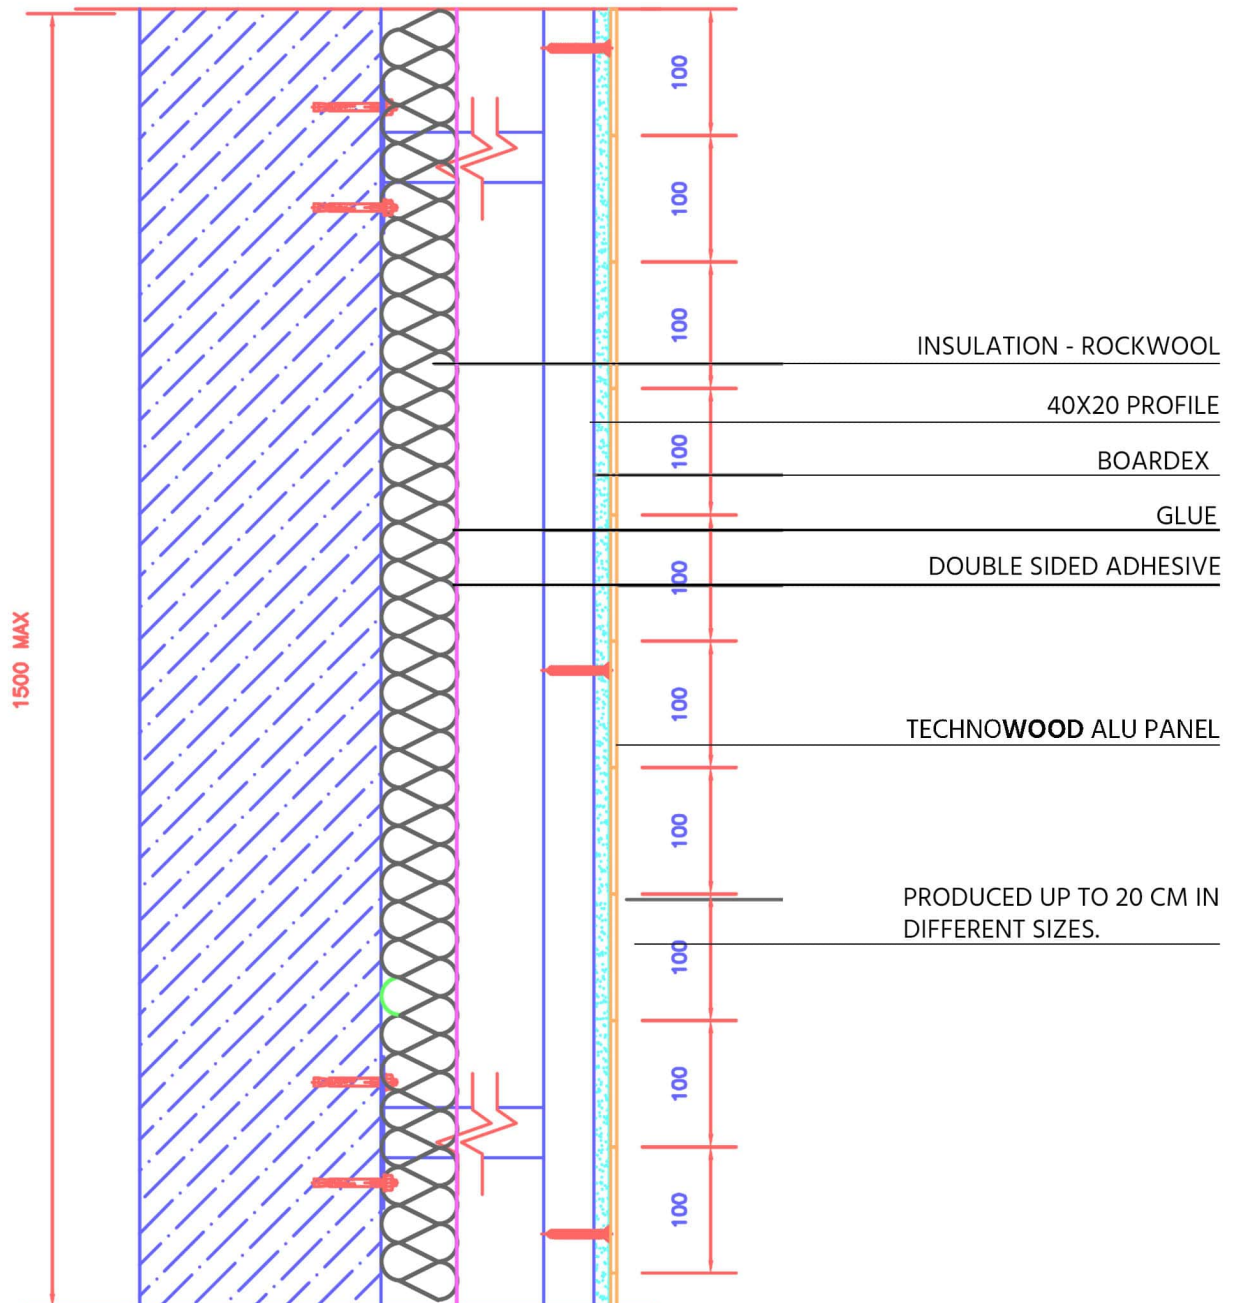

TECHNOWOOD ALU PANEL
VISUAL SYSTEM OF
FAÇADE PANEL SYSTEM

TECHNOWOOD ALU PANEL

TECHNOWOOD ALU PANEL
VISUAL SYSTEM OF
FAÇADE PANEL SYSTEM

SIDING FAÇADE CLADDING

LAMINATED FAÇADE CLADDING

TECHNOWOOD ALU PANEL

TECHNOWOOD ALU PANEL
VISUAL SYSTEM OF
FAÇADE LAMINATED PANEL SYSTEM

TECHNOWOOD ALU PANEL
FAÇADE PANEL SYSTEM
WITH FUGA

TECHNOWOOD ALU PANEL
FAÇADE PANEL SYSTEM
LAMINATED FAÇADE CLADDING

TECHNOWOOD ALU PANEL
SUB-CONSTRUCTION AND AUXILIARY PROFILES